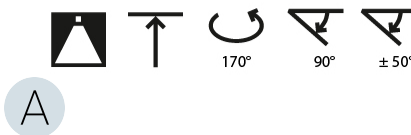

GENERAL

Series: Sign Diva Dancer
Subseries: Sign Diva Dancer
Partner: Prolicht
Division: Architectural
Installation: Suspension
Product Type: Pendant
Mounting Location: Ceiling
Light Distribution: Adjustable

PHYSICAL

Shape: Round
Diameter (mm): 850
Diameter (in): 33 7/16
Height (mm): 870
Height (in): 34 1/4
Weight (kg): 9.8
Weight (lbs): 21.56
Diffuser: PMMA - Opal / Micro-Prism / Sparkling Secret / Vintage Industrial
Fixture Finish: SSR / BKV / CWI / CRY / HAB / UFT / ITA / RUA / FTG / MYG / LOD / PUS / FRO / FUP / KIA / POP / BLS / SPG / MEY / GOH / CHC / COM / ABZ / JAG / OBR / MOS / ROR
Fixture Material: PMMA / Extruded Aluminum / Steel

ELECTRICAL

Lamp Type: LED (Zhaga Standard)
Input Wattage (W): 96.8
Total Output Wattage (W): 76.8
Dimming: Tri-Mode (Non-Dimming and Phase Dimming (120Vac only) and 0-10V Dimming)
Driver Included: Yes
Driver Location: Integrated
Driver Type: Constant Current - Universal
Driver Class: Class 2
Input Voltage (V): 120 - 277
Constant Current (MA): 600

LED

Color Temperature (°K): 3000 / 3500 / 4000
Max. Delivered Lumen (lm): 11160 / 11388 / 11620
CRI: >90 CRI
Lamp Life (hrs): 50000

OPTICAL

Adjustability: Rotational Canopy 170°; Tilting Canopy ±50°; Tilting Head ±90°

RATINGS AND CERTIFICATIONS

Certified By: Certified for North American Standards
IP rating: IP20